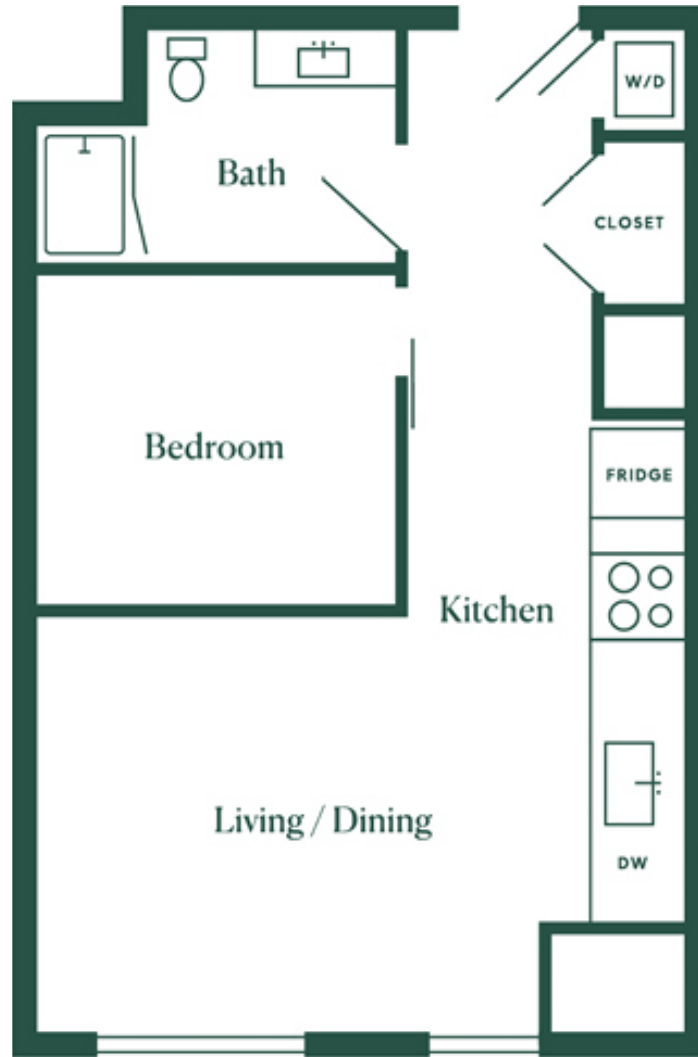

B1

STUDIO / 1 BATH

582-603

SQ. FT.

<p>THE CHESTNUT AT UNIVERSITY CITY</p> 	<p>3720 Chestnut St. Philadelphia, PA 19104</p>
	<p>www.thechestnutucity.com</p>

Floor plans are artist's rendering. All dimensions are approximate. Actual product and specifications may vary in dimension or detail. Not all features are available in every apartment. Prices and availability are subject to change. Please see a representative for details.