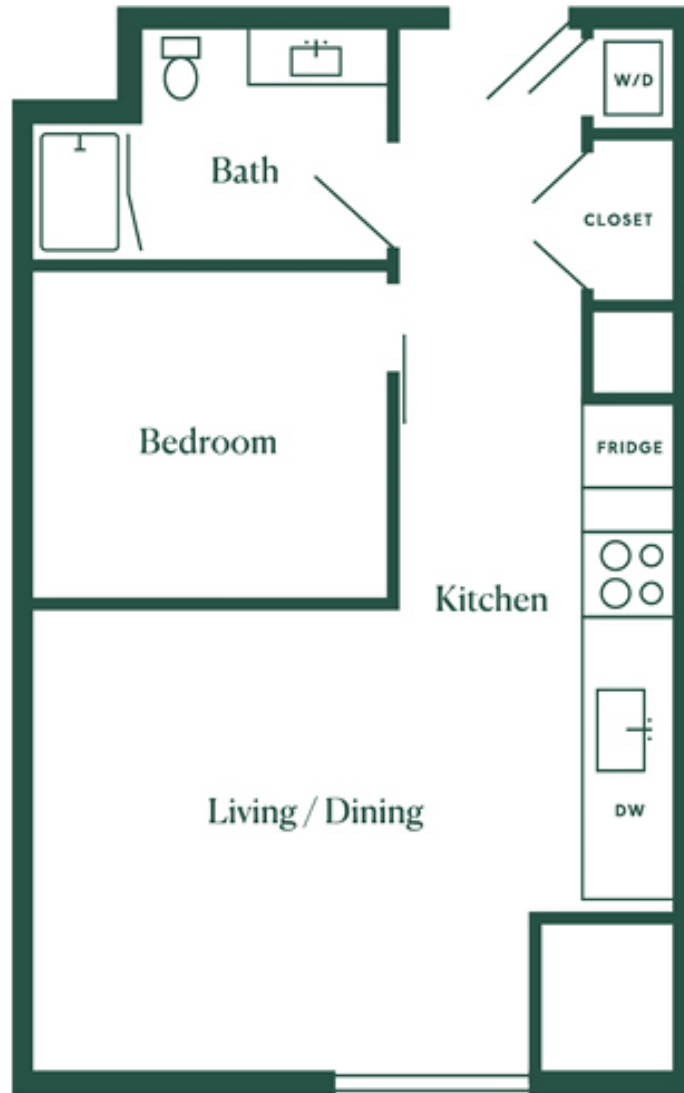

B3

1 BED / 1 BATH

624

SQ. FT.

<p>THE CHESTNUT AT UNIVERSITY CITY</p> 	<p>3720 Chestnut St. Philadelphia, PA 19104</p>
	<p>www.thechestnutucity.com</p>

Floor plans are artist's rendering. All dimensions are approximate. Actual product and specifications may vary in dimension or detail. Not all features are available in every apartment. Prices and availability are subject to change. Please see a representative for details.