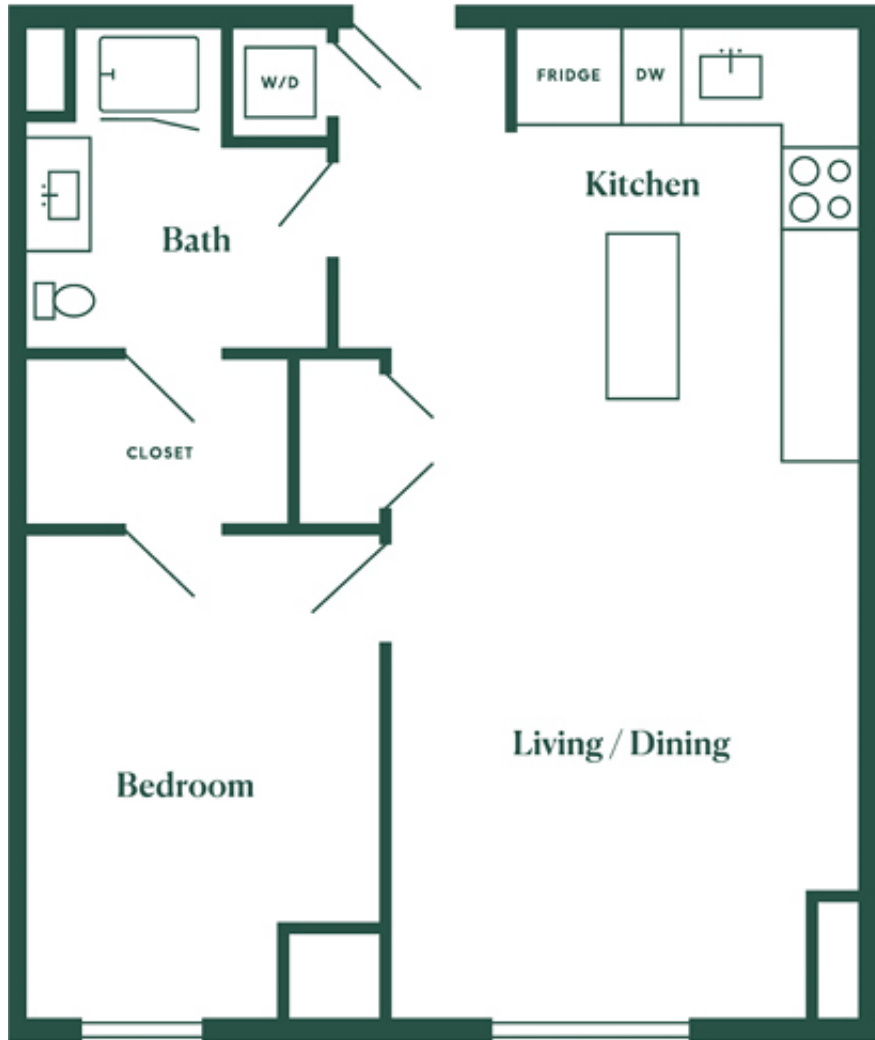

C1

1 BED / 1 BATH

728-805

SQ. FT.

<p>THE CHESTNUT AT UNIVERSITY CITY</p> 	<p>3720 Chestnut St. Philadelphia, PA 19104</p>
	<p>www.thechestnutucity.com</p>

Floor plans are artist's rendering. All dimensions are approximate. Actual product and specifications may vary in dimension or detail. Not all features are available in every apartment. Prices and availability are subject to change. Please see a representative for details.