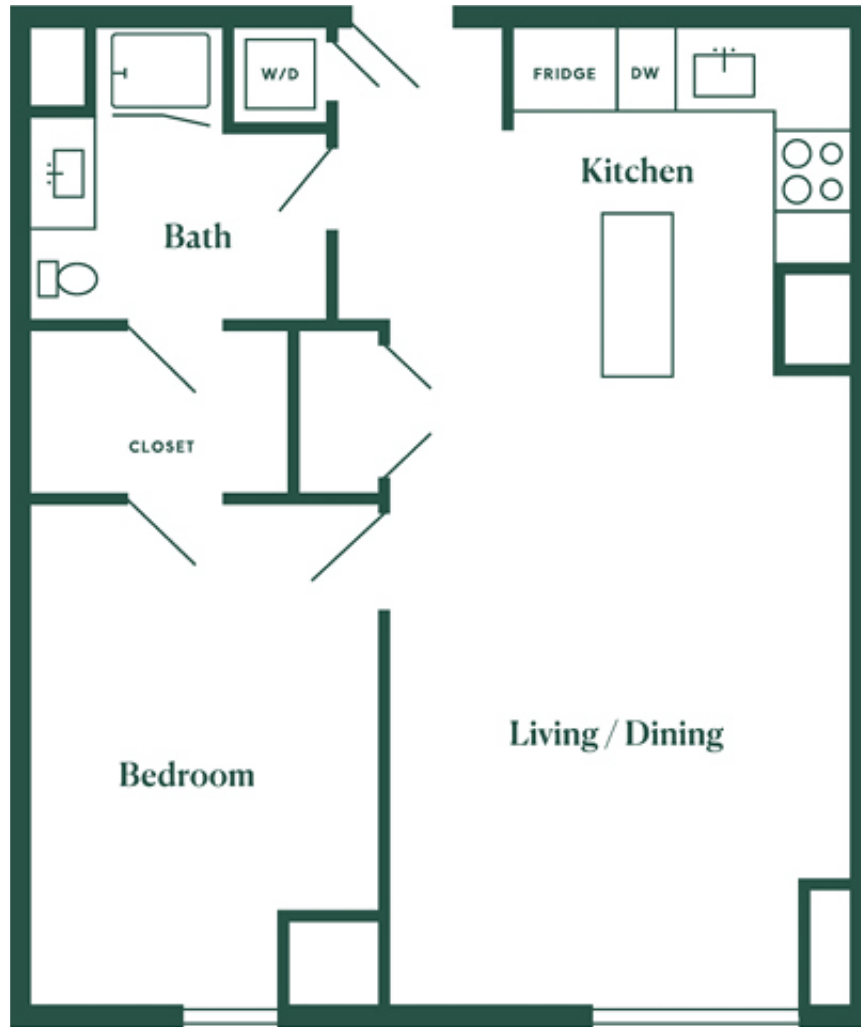

C5

1 BED / 1 BATH

853

SQ. FT.

| | |
|---|---|
| <p>THE CHESTNUT AT UNIVERSITY CITY</p>  | <p>3720 Chestnut St. Philadelphia, PA 19104</p> |
| | <p>www.thechestnutucity.com</p> |

Floor plans are artist's rendering. All dimensions are approximate. Actual product and specifications may vary in dimension or detail. Not all features are available in every apartment. Prices and availability are subject to change. Please see a representative for details.