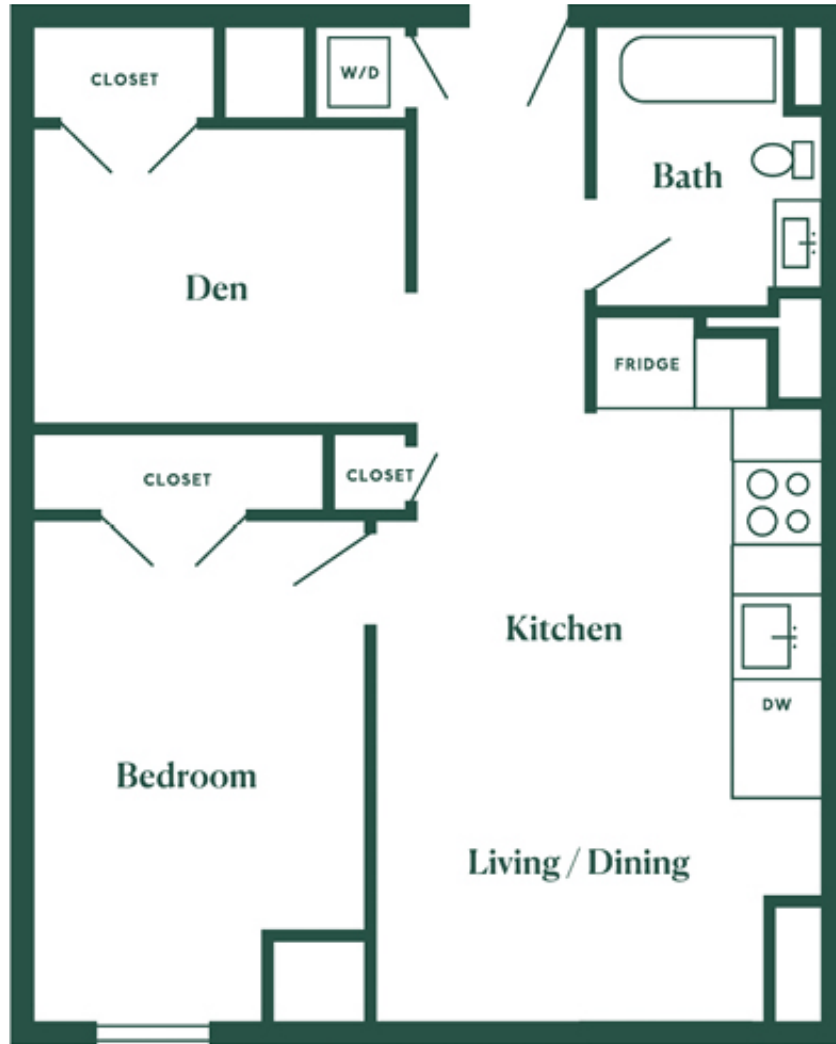

D1

1 BED / 1 BATH

733-782

SQ. FT.

<p>THE CHESTNUT AT UNIVERSITY CITY</p> 	<p>3720 Chestnut St. Philadelphia, PA 19104</p>
	<p>www.thechestnutucity.com</p>

Floor plans are artist's rendering. All dimensions are approximate. Actual product and specifications may vary in dimension or detail. Not all features are available in every apartment. Prices and availability are subject to change. Please see a representative for details.