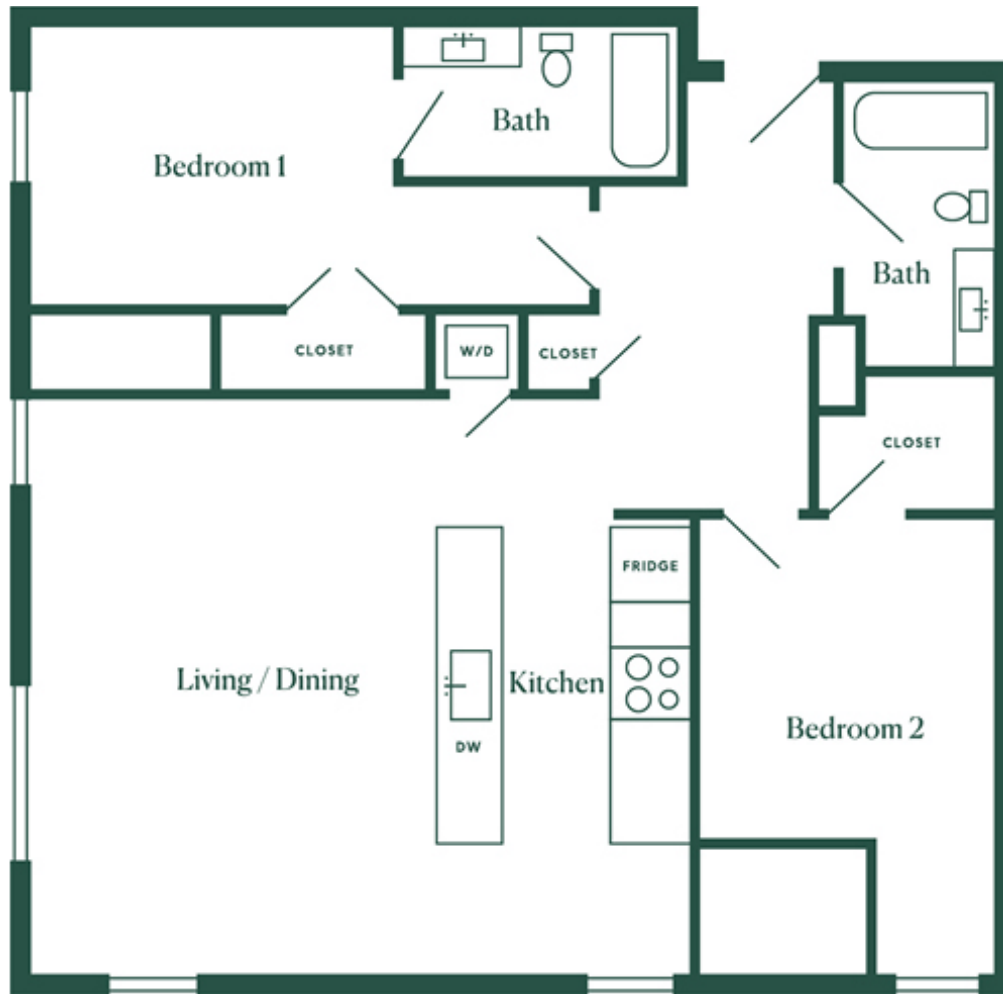

# E5

2 BED / 2 BATH

# 1186

SQ. FT.

<p><b>THE CHESTNUT</b> AT UNIVERSITY CITY</p> 	<p>3720 Chestnut St.   Philadelphia, PA 19104</p>
	<p><a href="http://www.thechestnutucity.com">www.thechestnutucity.com</a></p>

*Floor plans are artist's rendering. All dimensions are approximate. Actual product and specifications may vary in dimension or detail. Not all features are available in every apartment. Prices and availability are subject to change. Please see a representative for details.*