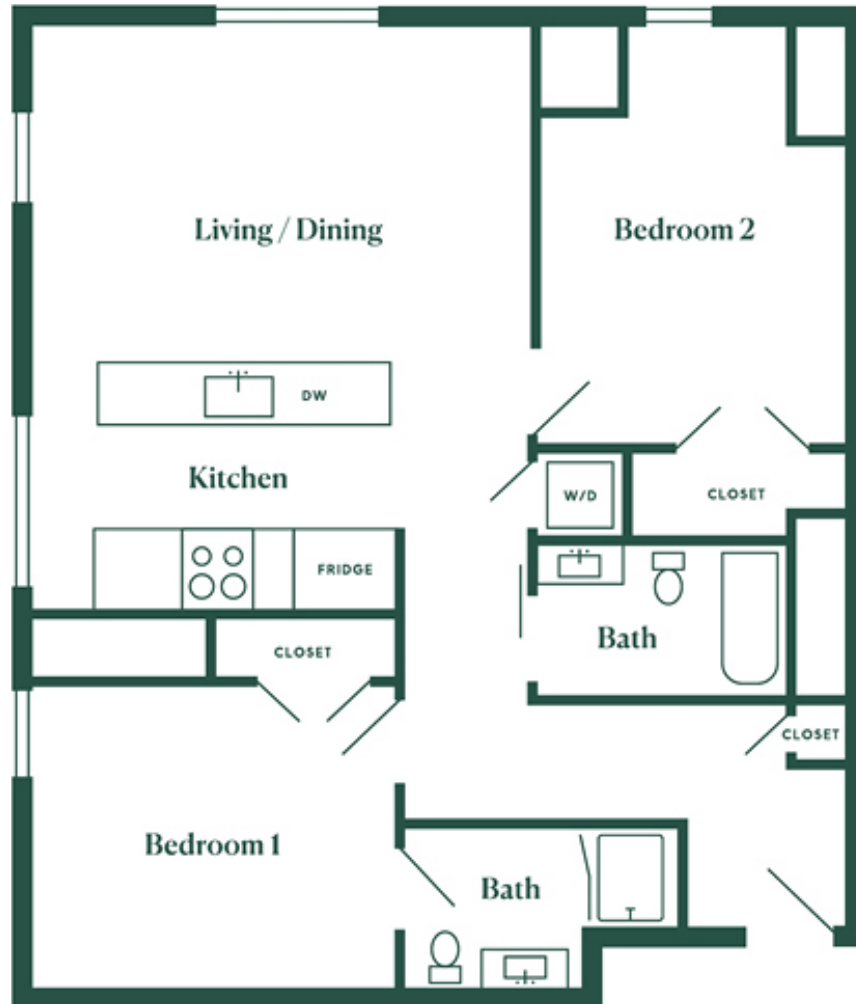

E6

2 BED / 2 BATH

1039

SQ. FT.

| | |
|---|---|
| <p>THE CHESTNUT AT UNIVERSITY CITY</p>  | <p>3720 Chestnut St. Philadelphia, PA 19104</p> |
| | <p>www.thechestnutucity.com</p> |

Floor plans are artist's rendering. All dimensions are approximate. Actual product and specifications may vary in dimension or detail. Not all features are available in every apartment. Prices and availability are subject to change. Please see a representative for details.