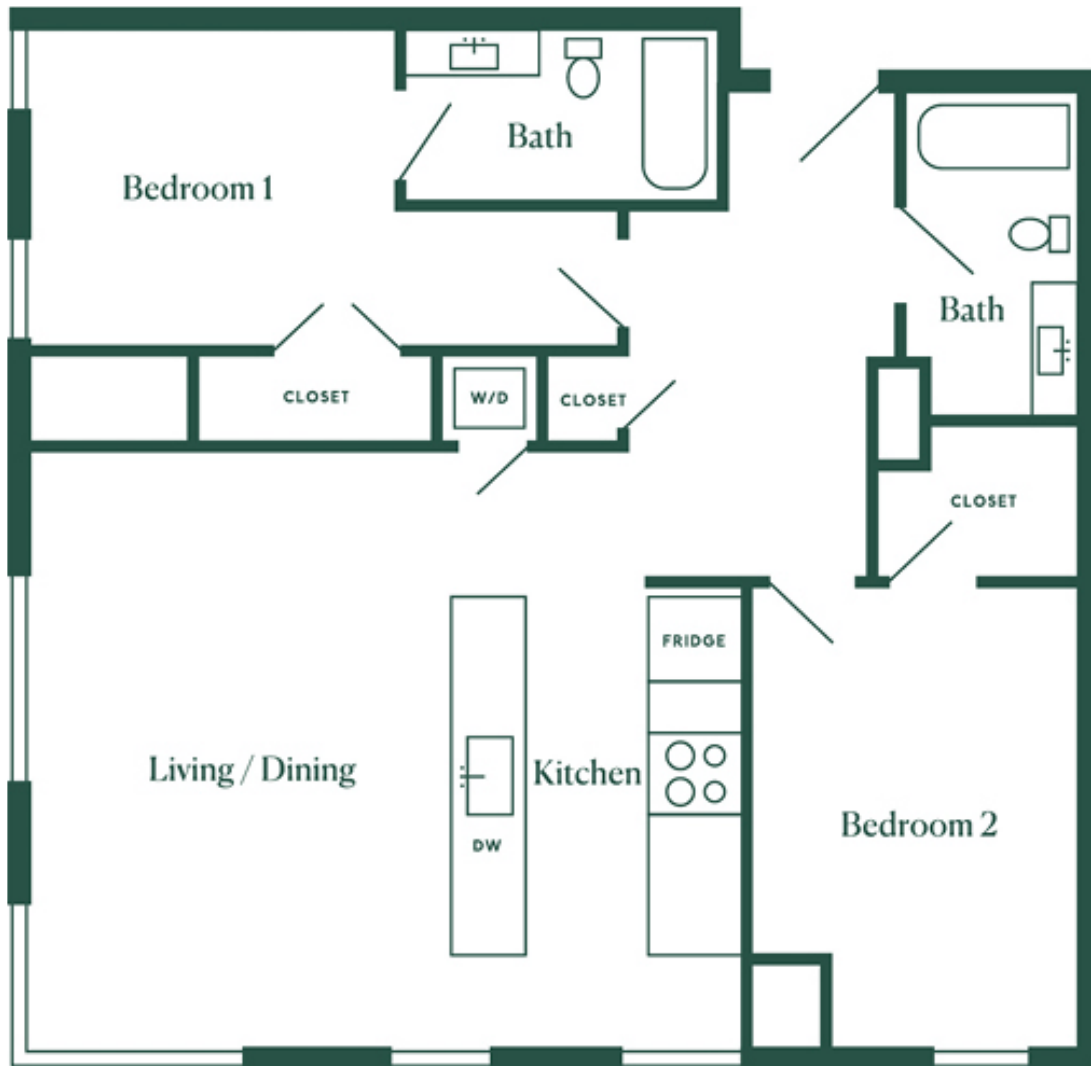

E7

2 BED / 2 BATH

1045

SQ. FT.

<p>THE CHESTNUT AT UNIVERSITY CITY</p> 	<p>3720 Chestnut St. Philadelphia, PA 19104</p>
	<p>www.thechestnutucity.com</p>

Floor plans are artist's rendering. All dimensions are approximate. Actual product and specifications may vary in dimension or detail. Not all features are available in every apartment. Prices and availability are subject to change. Please see a representative for details.