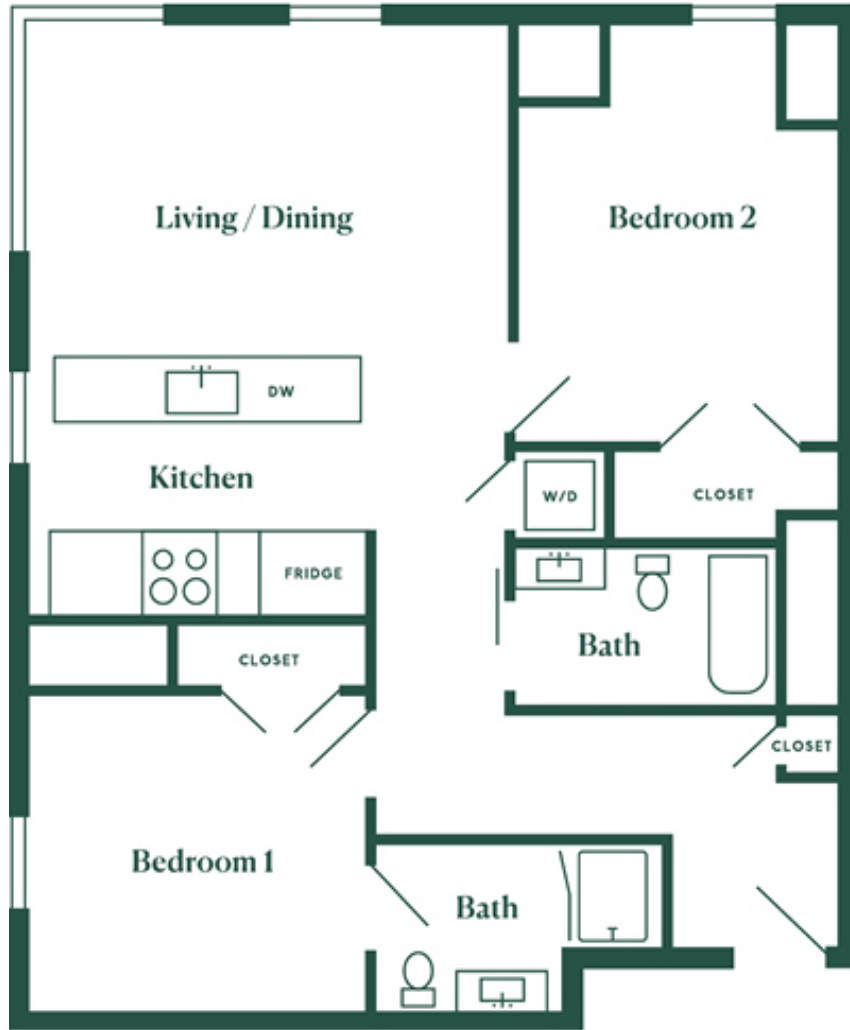

E8

2 BED / 2 BATH

940

SQ. FT.

<p>THE CHESTNUT AT UNIVERSITY CITY</p> 	<p>3720 Chestnut St. Philadelphia, PA 19104</p>
	<p>www.thechestnutucity.com</p>

Floor plans are artist's rendering. All dimensions are approximate. Actual product and specifications may vary in dimension or detail. Not all features are available in every apartment. Prices and availability are subject to change. Please see a representative for details.